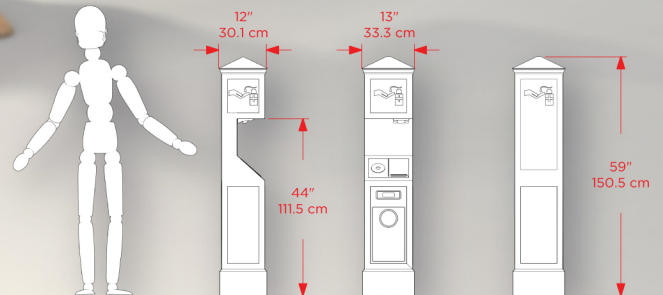

SANITATION STATION

COMFORT SANITIZER SYSTEMS

- FRONT OF HOUSE STYLING
- TOUCH-LESS HAND SANITIZER DISPENSING
- SANITIZING WIPE DISPENSER
- TISSUE BOX HOLDER
- TRASH CAN
- EASY CLEAN SURFACES

ORDER NOW

aescrative.com