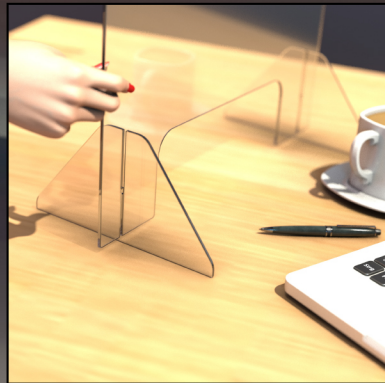

TABLE SCREENS

COMFORT GUARD SYSTEMS

- EASY SET UP
- MULTI SIZES AVAILABLE
- VERSITIL APPLICATIONS
- EASY CLEAN SURFACES

ORDER NOW

aescrative.com

CA. 626-334-9388 / FL. 407-930-1550

WHERE IMAGINATION TAKES SHAPE®