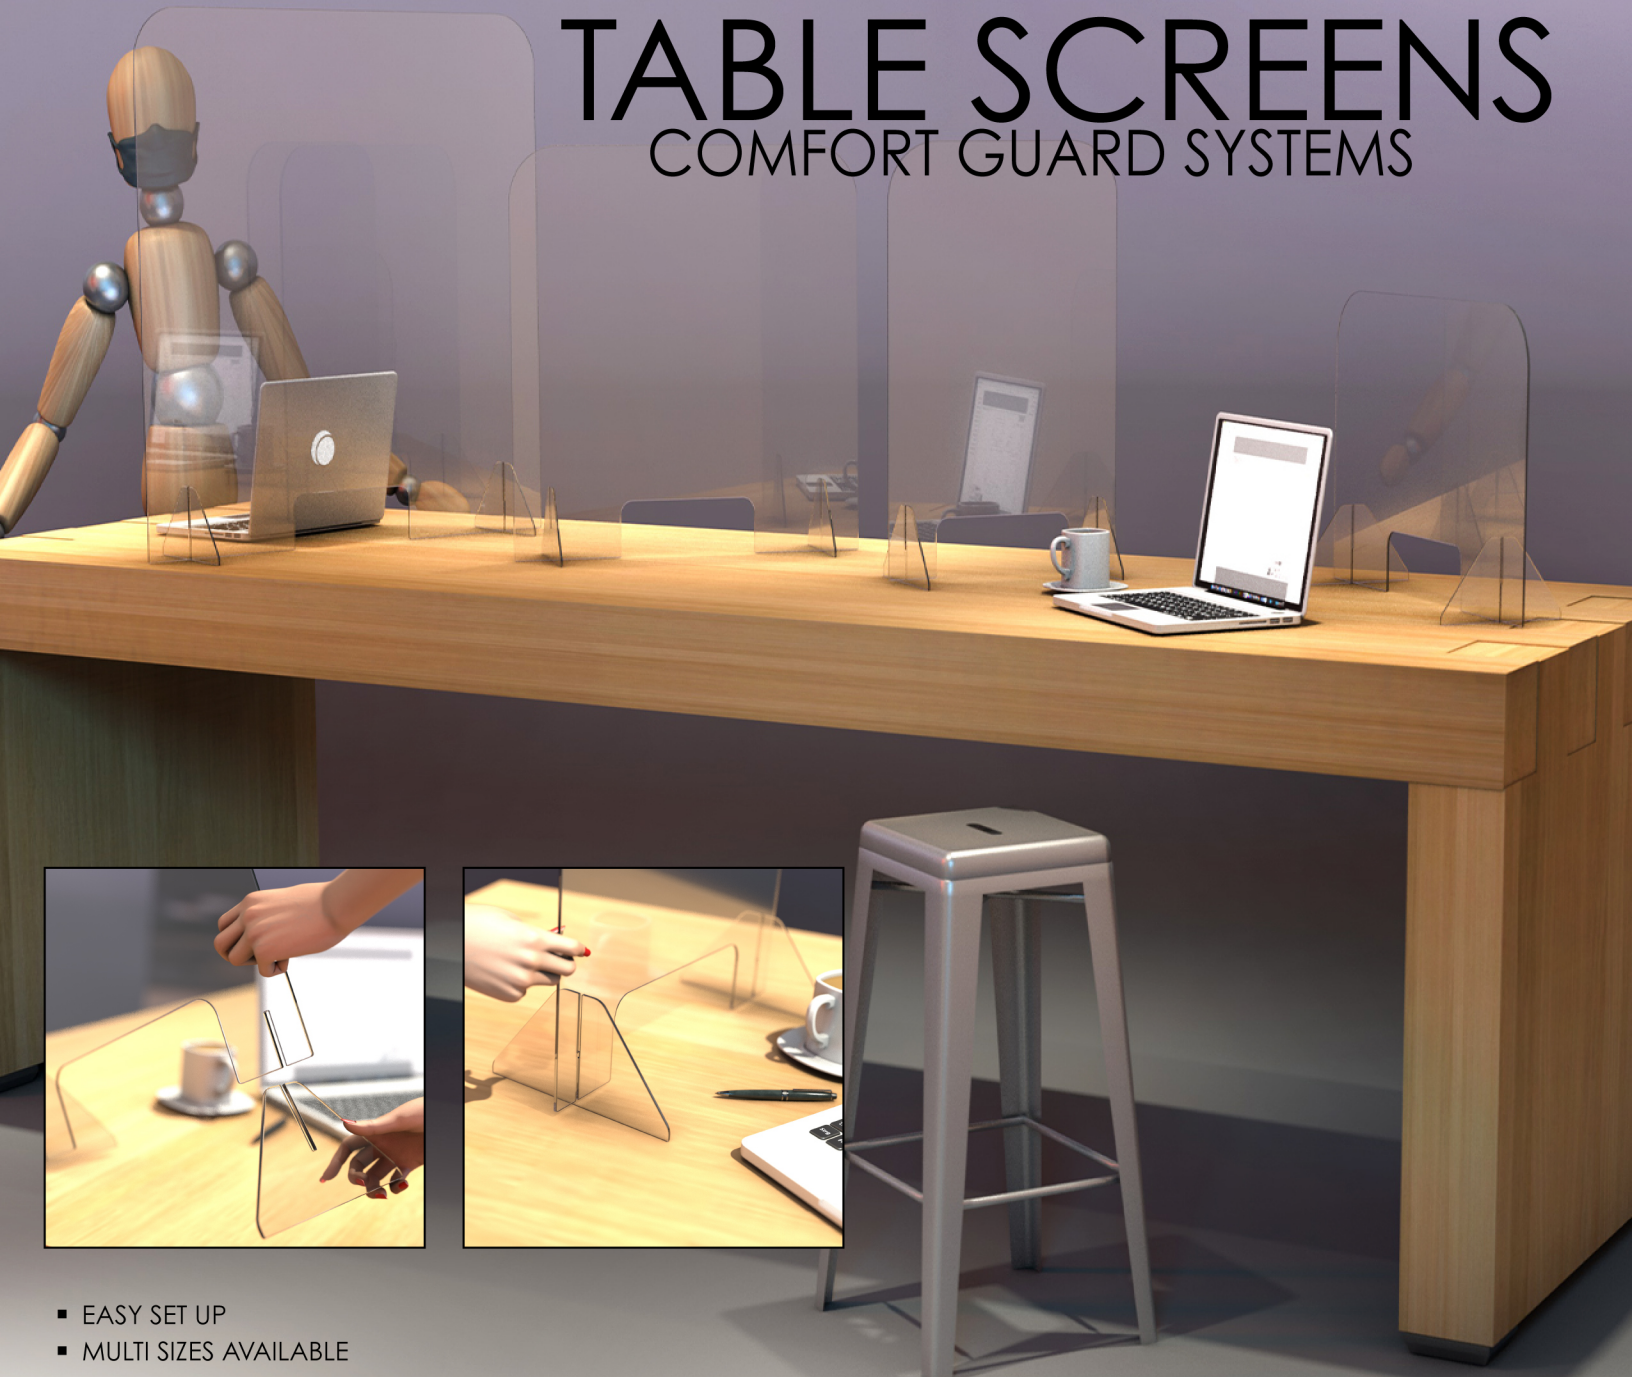

TABLE SCREENS

COMFORT GUARD SYSTEMS

- EASY SET UP
- MULTI SIZES AVAILABLE
- VERSITIL APPLICATIONS
- EASY CLEAN SURFACES

ORDER NOW

aescrative.com

CA. 626-334-9388 / FL. 407-930-1550

WHERE IMAGINATION TAKES SHAPE®