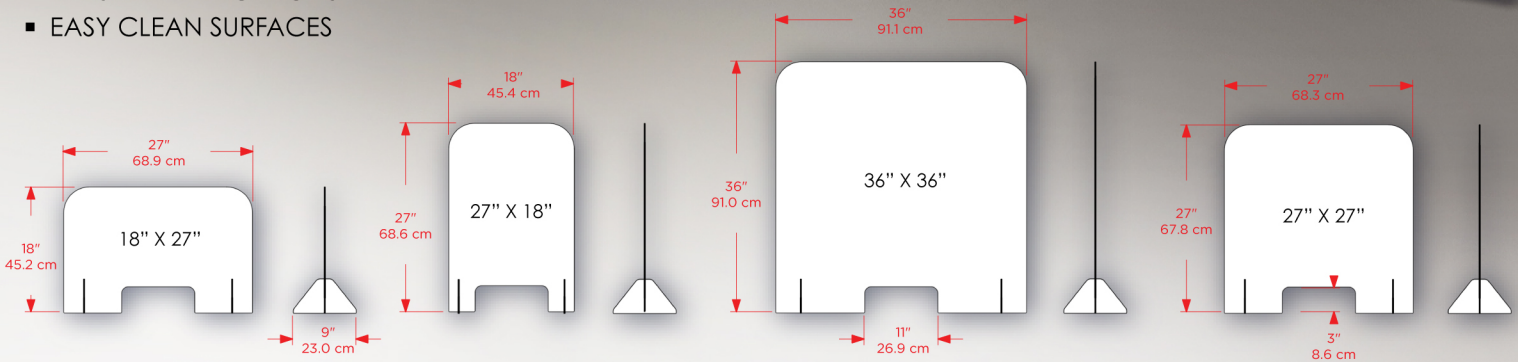

TABLE SCREENS

COMFORT GUARD SYSTEMS

- EASY SET UP
- MULTI SIZES AVAILABLE
- VERSITIL APPLICATIONS
- EASY CLEAN SURFACES

ORDER NOW

aescrative.com

CA. 626-334-9388 / FL. 407-930-1550

WHERE IMAGINATION TAKES SHAPE®