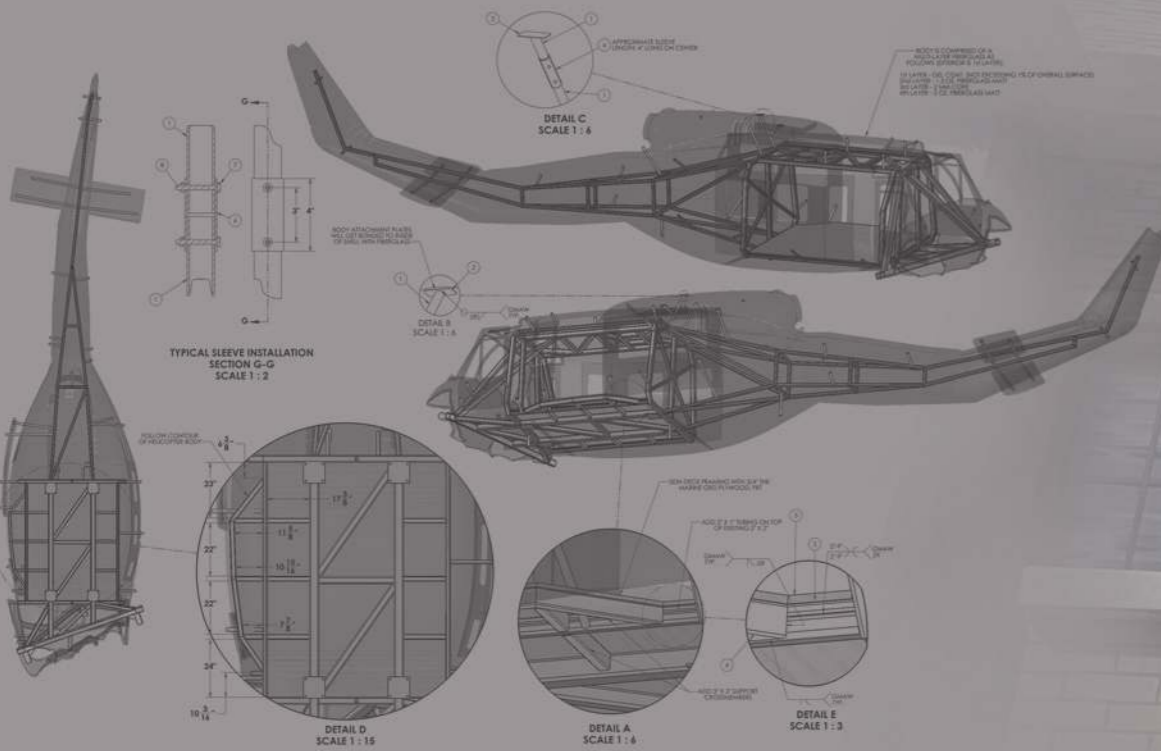

THE WALKING DEAD

Universal Studios, California