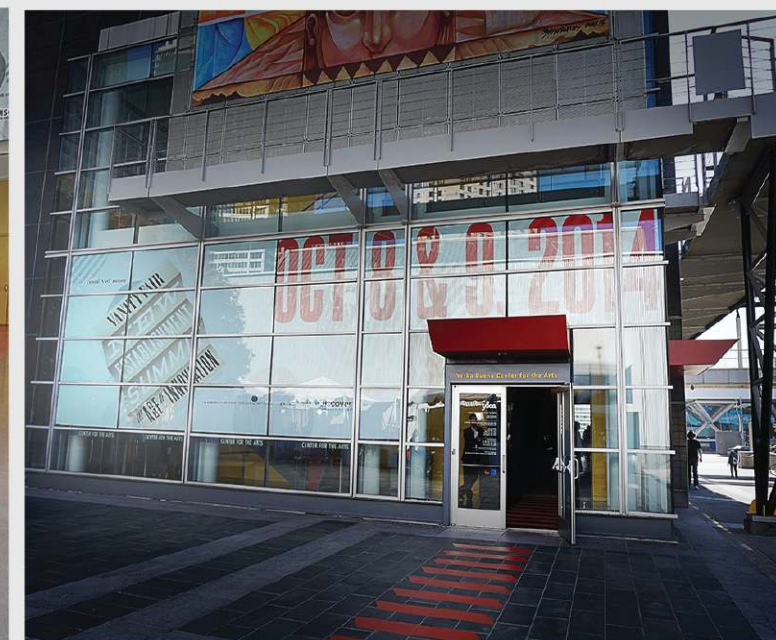

# VF - NEW ESTABLISHMENT SUMMIT

San Francisco, California

ARTISTIC ENTERTAINMENT SERVICES